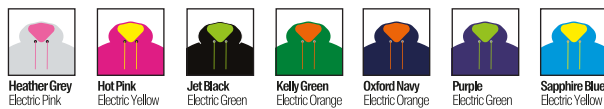

in styles **JH008**, **JH040**, **JH045**, **JH058**

Black Heather
PMS 426C

Navy Heather
PMS 7546C

Pink Heather
PMS 214C

Royal Heather
PMS 7455C

Purple Heather
PMS 7447C

Red Heather
PMS 193C

Grey Heather
PMS Cool Gray 11C

Surf Colours

in style **JH017**

Surf Blue
PMS 2121C

Surf Ocean
PMS 2225C

Surf Pink
PMS 495C

Surf Purple
PMS 530C

Surf Yellow
PMS 7499C

Camo Colours

in style **JH014**

Green Camo

Blue Camo

Red Camo

Grey Camo

Contrast Colour Guide

JH003 Varsity Hoodie / JH003J Kids Varsity Hoodie *Kids size available

JH009 Baseball Hoodie / JH009J Kids Baseball Hoodie *Kids size available

JH013 Superbright Hoodie

JH033 Baseball Sweat

JH041 College Jacket

JH042 Letterman Jacket

JH043 Varsity Jacket / JH043J Kids Varsity Jacket *Kids size available

JH043F Girlie Varsity Jacket

JH048 Undergrad Jacket