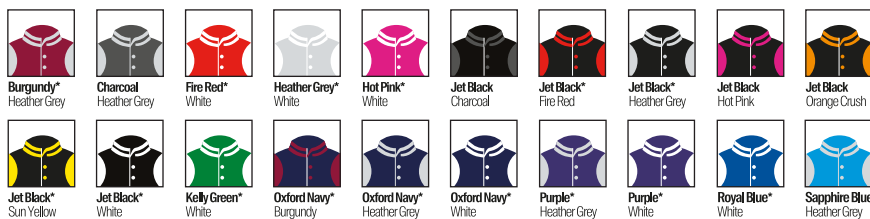

Surf Colours

in style **JH017**

Surf Blue
PMS 2121C

Surf Ocean
PMS 2225C

Surf Pink
PMS 495C

Surf Purple
PMS 530C

Surf Yellow
PMS 7499C

Camo Colours

in style **JH014**

Green Camo

Blue Camo

Red Camo

Grey Camo

Contrast Colour Guide

JH003 Varsity Hoodie / JH003J Kids Varsity Hoodie *Kids size available

JH009 Baseball Hoodie / JH009J Kids Baseball Hoodie *Kids size available

JH013 Superbright Hoodie

JH033 Baseball Sweat

JH041 College Jacket

JH042 Letterman Jacket

JH043 Varsity Jacket / JH043J Kids Varsity Jacket *Kids size available

JH043F Girlie Varsity Jacket

JH048 Undergrad Jacket

JH049 Varsity Puffer Jacket

JH051 Urban Varsity Zoodie / JH051J Kids Urban Varsity Zoodie *Kids size available

JH053 Varsity Zoodie / JH053J Kids Varsity Zoodie *Kids size available

JH059 Retro Zoodie

JH063 Baseball Zoodie